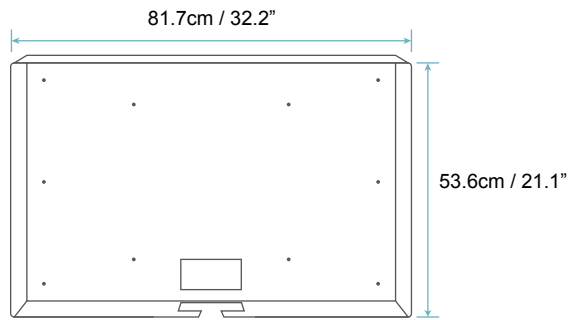

| | |
|----------------------------|---------------------------|
| IP Rating | IP65 |
| Internal Vibration Speaker | 3 Watts, 8 Ohm |
| TV Tuner | DVB-T2/C/S2 with CI Slot |
| Net Weight | 21.7KG |
| Energy Efficiency | B |
| Passive Ventilation | Passive / Active* |
| VESA Mount Compatible | 40 x 40cm / 15.7" x 15.7" |

DISPLAY

| | |
|-------------------|------------|
| Screen Size | 32" |
| Operating Voltage | 12 Volt DC |
| Resolution | HD Ready |
| Aspect Ratio | 16:9 |
| TV Display | LED |

DIMENSIONS

| | |
|-----------------|----------------|
| TV Width | 83.7cm / 33.0" |
| TV Height | 55.6cm / 21.9" |
| Wall Box Width | 81.7cm / 32.2" |
| Wall Box Height | 53.6cm / 21.1" |
| Wall Box Depth | 9cm / 3.5" |