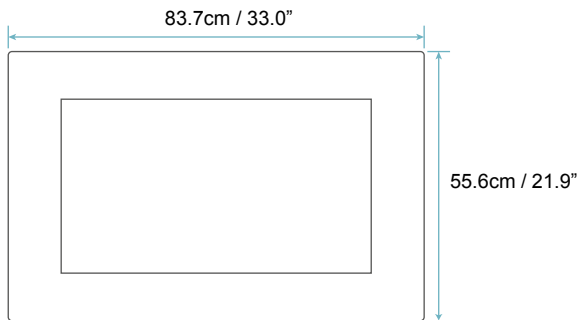

| | |
|----------------------------|---------------------------|
| IP Rating | IP65 |
| Internal Vibration Speaker | 3 Watts, 8 Ohm |
| TV Tuner | DVB-T2/C/S2 with CI Slot |
| Net Weight | 21.7KG |
| Energy Efficiency | B |
| Passive Ventilation | Passive / Active* |
| VESA Mount Compatible | 40 x 40cm / 15.7" x 15.7" |

DISPLAY

| | |
|-------------------|------------|
| Screen Size | 32" |
| Operating Voltage | 12 Volt DC |
| Resolution | HD Ready |
| Aspect Ratio | 16:9 |
| TV Display | LED |

DIMENSIONS

| | |
|-----------------|----------------|
| TV Width | 83.7cm / 33.0" |
| TV Height | 55.6cm / 21.9" |
| Wall Box Width | 81.7cm / 32.2" |
| Wall Box Height | 53.6cm / 21.1" |
| Wall Box Depth | 9cm / 3.5" |