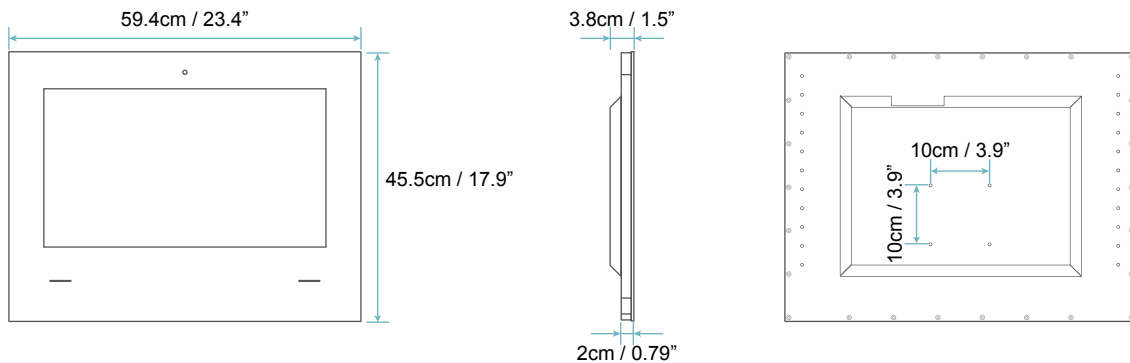

APPEARANCE

TV Box

TV Box	Vanishing Mirror, Metall, Aluminium	Storage Temperature	-10°C ~ 60°C
Color	Black	Working Temperature	0°C ~ 40°C
Size (H x W x D)	455 x 594 x 38mm		

SCOPE OF DELIVERY

Blum Aventos HK Scharniere	Product Certification	CE, RoHS, FCC, IP65, CCC
Blum Tip-ON	ISO	ISO9001-2008
12 Volts Power Supply		
Cable canal		

POWER CONSUMPTION

AC Input	12 Volt DC	Energy Efficiency	B
Operating Voltage	<30W	Waterproof Rating	IP65
Standby Voltage	<0.5W		

SHIPPING INFO

Packaging Size (H x W x D)	710 x 560 x 150mm	Gross Weight	14kgs
Box Size (H x W x D)	710 x 560 x 150mm	Net Weight of Product	7.75kgs

© Mues-Tec 2020. All rights reserved.