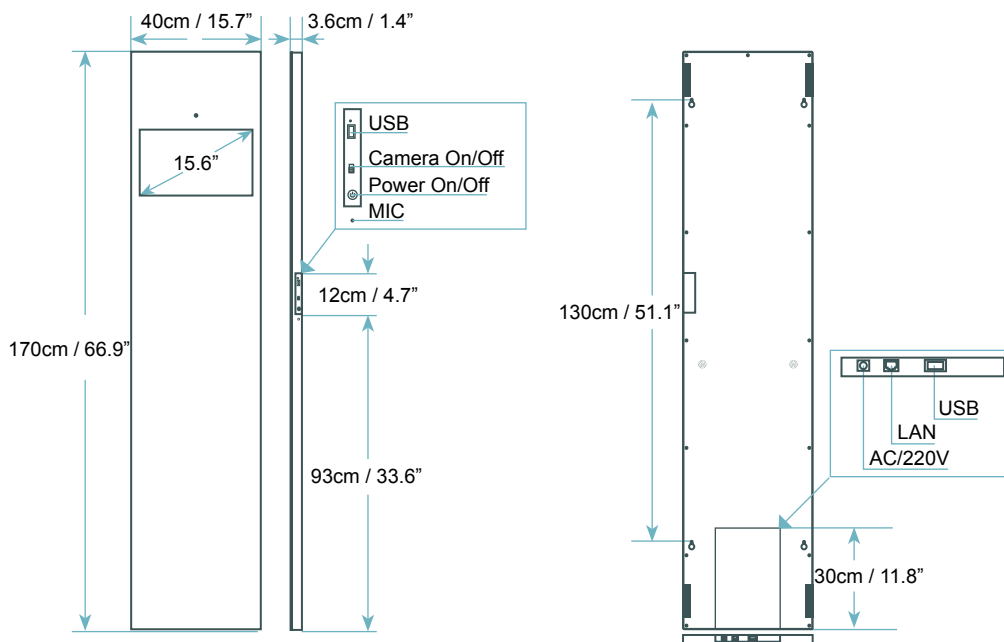

### Casing

Case	Vanishing Mirror, Metal, Aluminium	Storage Temperature	-10°C ~ 60°C
Color	Silver	Working Temperature	0°C ~ 40°C
Size (H x W x D)	400 x 1700 x 36mm		

## SHIPPING INFO

Packaging Size (H x W x D)	530 x 1800 x 160mm	Gross Weight	25kg
		Net Weight of Product	17.5kg

© Mues-Tec 2020. All rights reserved.