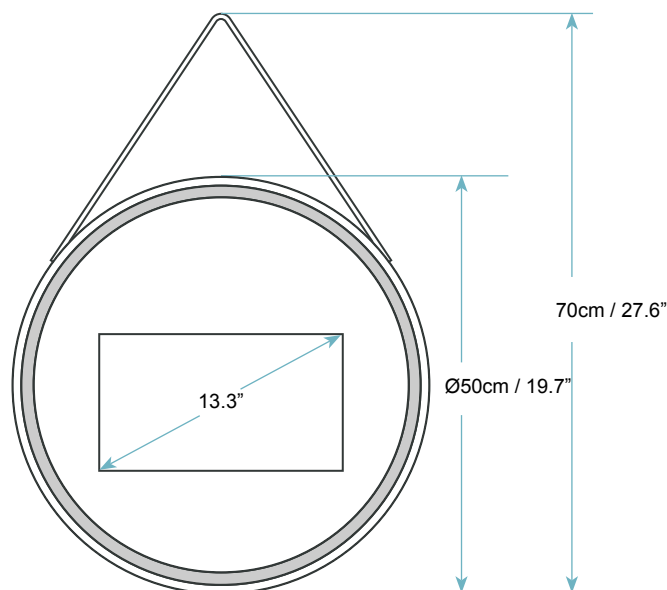

APPEARANCE

Material	Magic mirror/ Aluminium	Storage Temperature	-10°C ~ 60°C
Color	Silver/Caramel	Working Temperature	0°C ~ 40°C
Size (H x W x D)	Ø 500mm	Suspension height	200mm
Frame	Wood Optic		

STANDARD MODELS

SHIPPING INFO

Packaging Size (H x W x D)	710 x 560 x 150mm	Gross Weight	8.1kg
Box Size (H x W x D)	710 x 560 x 150mm	Net Weight of Product	5.2kg

© Mues-Tec 2020. All rights reserved.